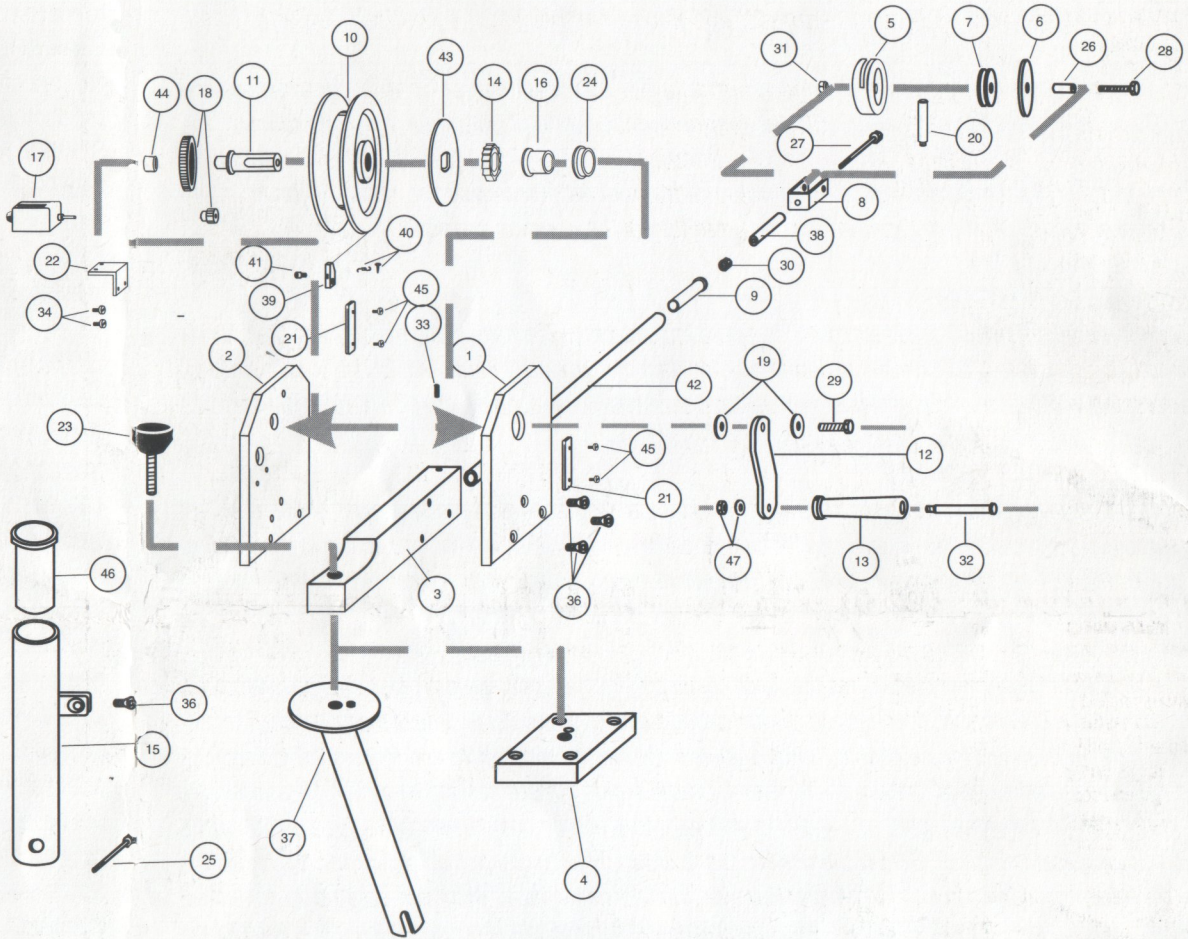

# EVEROL DOWNRIGGER NAUTILUS

## EXPLODED PARTS VIEW

## PARTS LIST

1	Right side plate	14	Anti reverse	26	Bearing	39	Anti reverse pawl
2	Left side plate	15	Rod holder	27	5 m x 50 screw	40	Pawl spring and screw
4	Fixing base	16	Bearing	28	6 m x 30 screw	41	Pawl pin
5	Top	17	Meter counter	29	8 m x 30 screw	42	Boom
6	Top cover	18	Counter gear	30	5 m nut	43	Drag washer
7	Pulley	19	Washer	31	6 m nut	44	Bearing
8	Top holder	20	Cable guide	32	Handle shaft	45	3 m x 6 screw
9	Nylon bearing	21	Cable plate guide	33	5 m x 12 screw	46	Rod holder nylon bearing
10	Spool	22	Counter base	34	4 m x 6 screw	47	Handle nut and washer
11	Main shaft	23	Fixing screw	36	6 m x 16 screw		
12	Handle slide plate	24	Nylon bearing	37	Rod holder adapter		
13	Handle knob	25	6 m x 60 screw	38	Bearing		